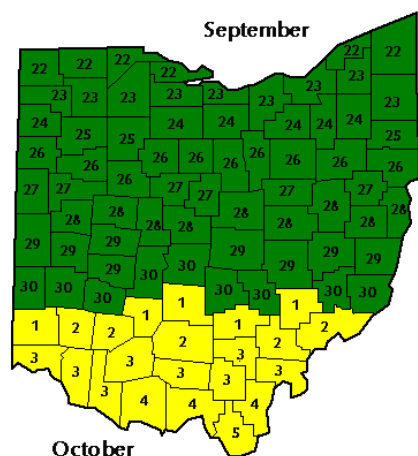

PLANT VARIETY PROTECTION ACT

The Plant Variety Protection Act of 1970 and as amended in 1994 allows the developer of a variety to prohibit the sale of or advertising for sale of seed of that variety without permission. Under this act the developer may also require that the seed be certified. Sale of these varieties without meeting these requirements is illegal.

FLY SAFE SEEDING DATES

Ohio Seed Improvement Association
6150 Avery Road, Box 477
Dublin, Ohio 43017-0477
Telephone: 614-889-1136
Fax: 614-889-8979
Web Site: <http://www.ohseed.org>